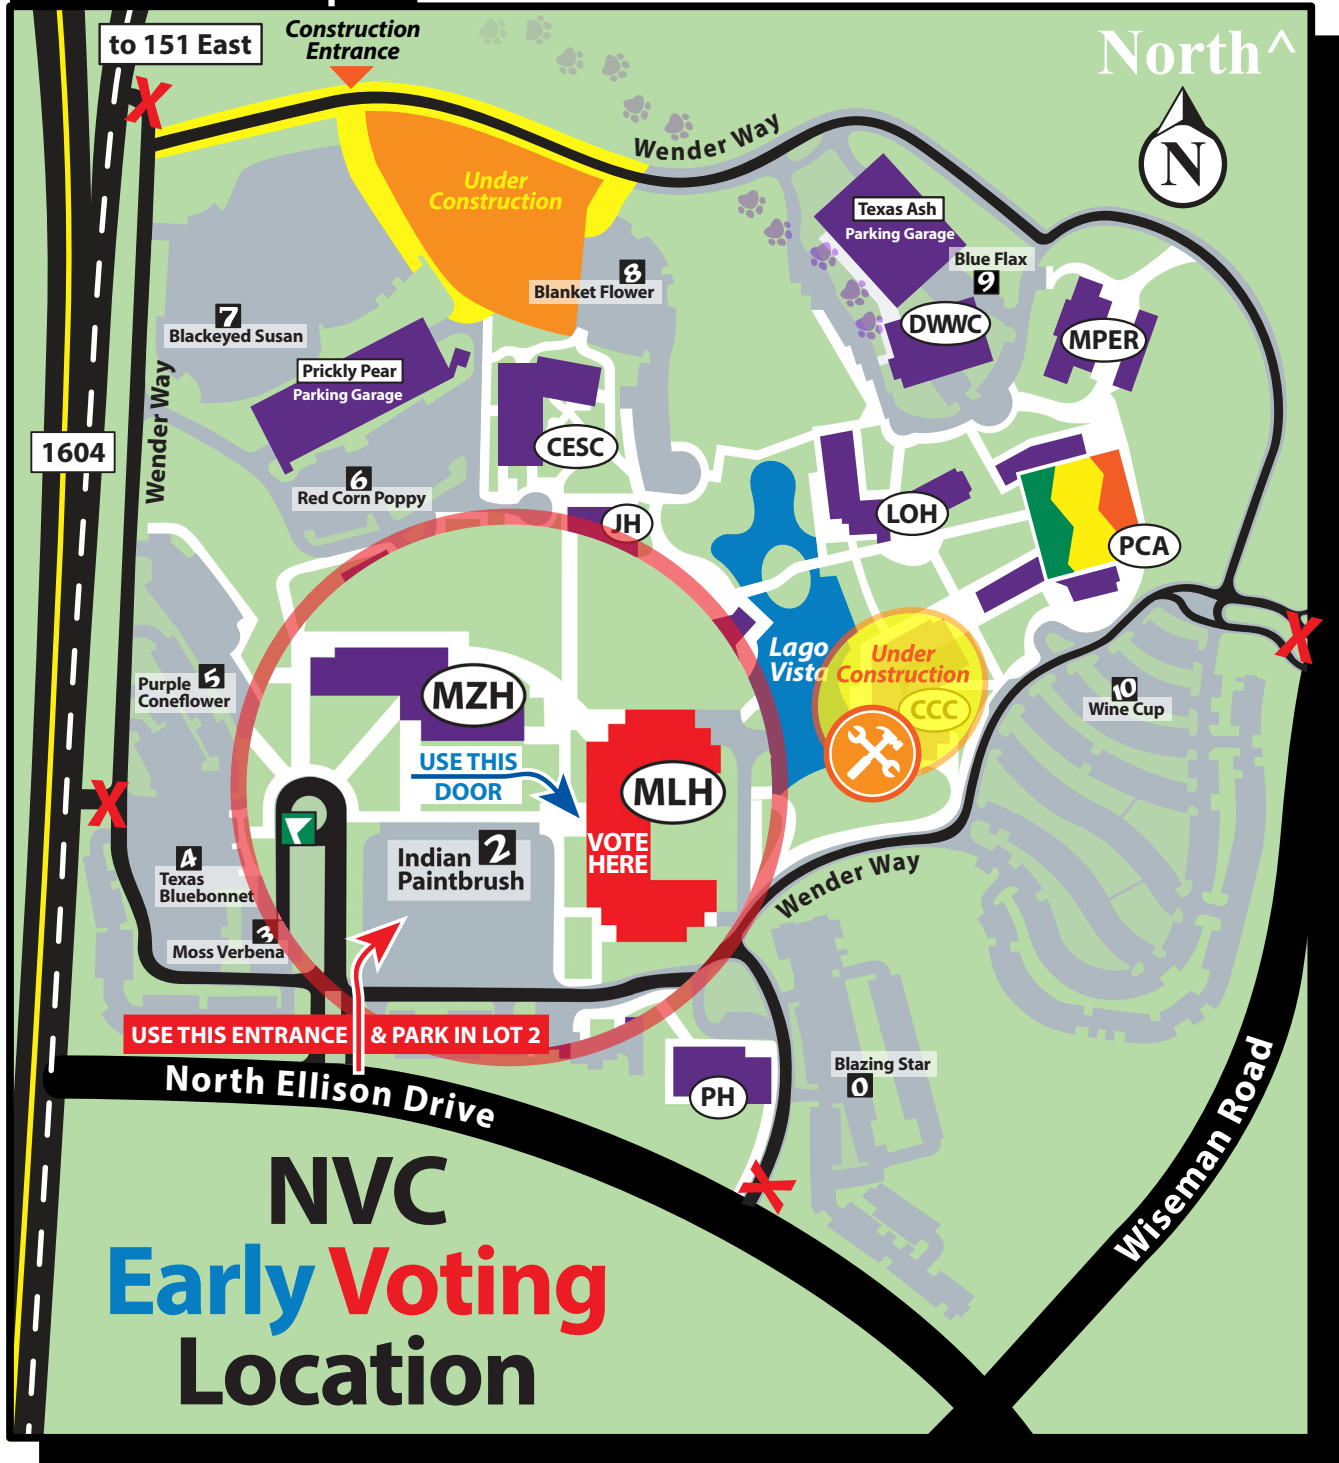

# ALAMO COLLEGES DISTRICT Northwest Vista College

### NVC Main Campus

## NVC Early Voting Location

© Copyright 2023 - Northwest Vista College - Alamo Colleges District - All Rights Reserved

<b>CCC</b> Cypress Cultural Center	<b>CESC</b> Cedar Elm STEM Center	<b>DWWC</b> Desert Willow Welcome Center	<b>HH</b> Huisache Hall	<b>JH</b> Juniper Hall
<b>LOH</b> Live Oak Hall	<b>MZH</b> Manzanillo Hall	<b>MLH</b> Mountain Laurel Hall	<b>MPER</b> Mexican Persimmon Physical Plant	
<b>PCA</b> Palmetto Center for the Arts	<b>PH</b> Pecan Hall	<b>RLC</b> Redbud Learning Center	<b>TPER</b> Texas Persimmon Physical Plant	<b>VC</b> Veterans Center